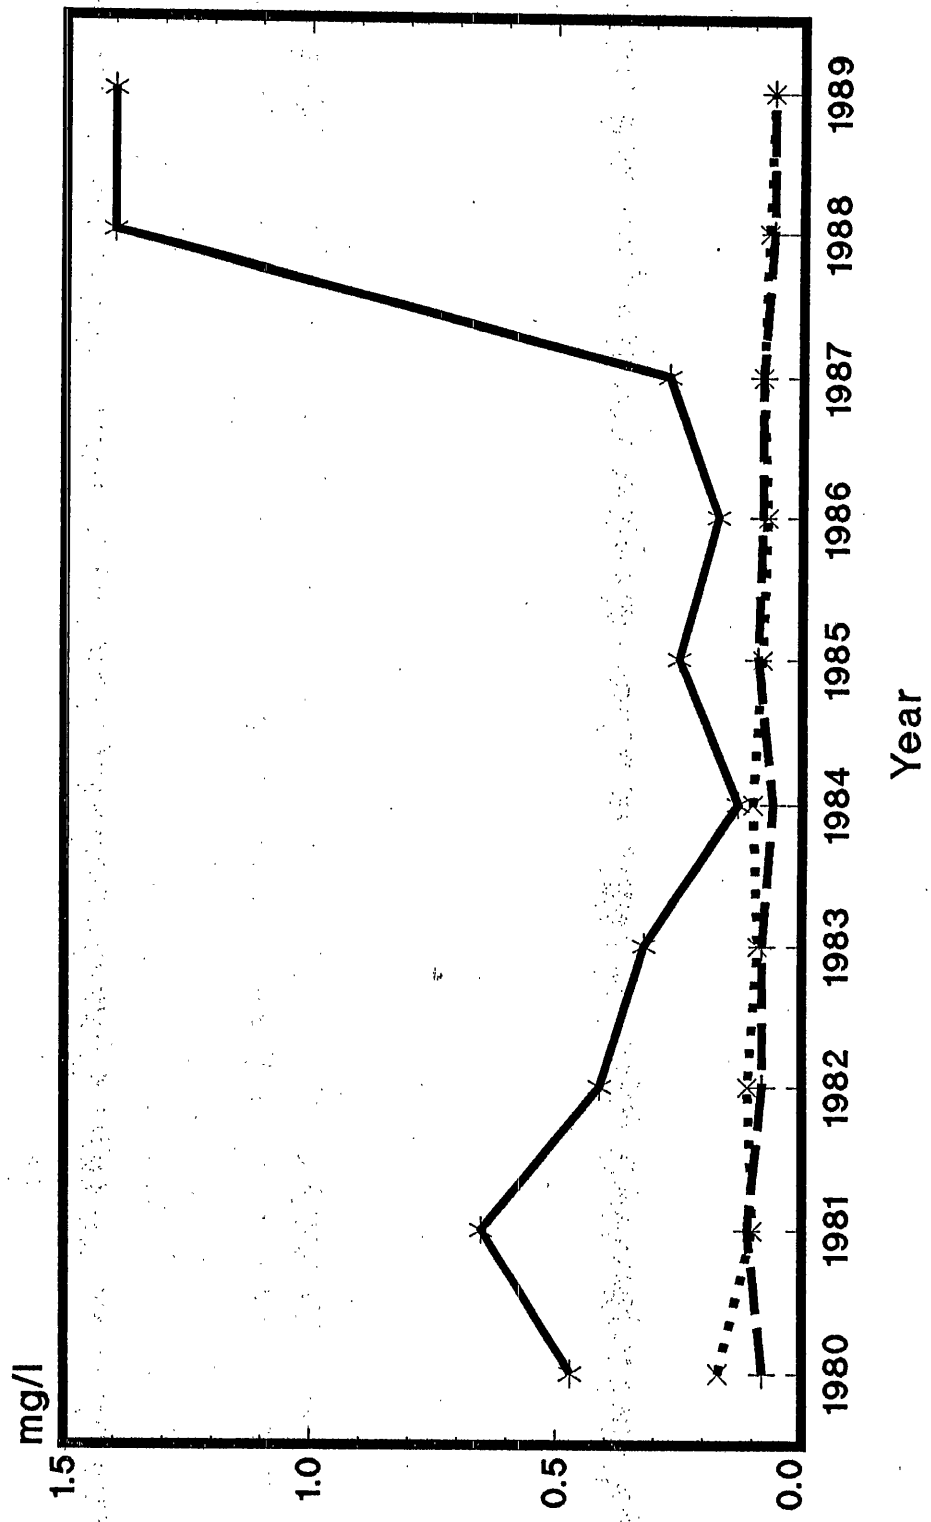

AMMONIA

ANNUAL MEANS 1980 - 1989

Baker Cree   Flint Cree   Lake Thono
k   k   tosassa
————   ————   .....